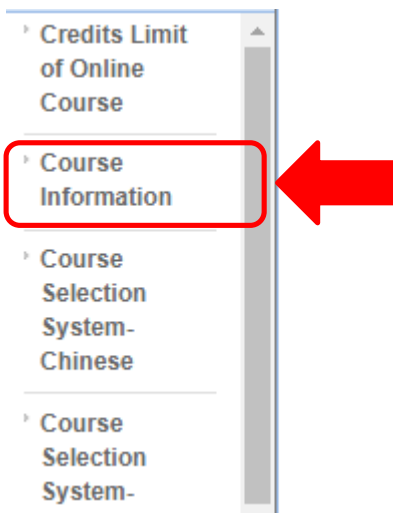

Step 2: Login your student system.

南華校務行政系統 NHU Administrative Management System

學號： 10610329 Student ID

密碼： Password

密碼預設為身分證字號

驗證碼： 6T8D4 6T8D4 播放語音

登入 我忘了密碼 學號查詢

Login

人的能力在勤學中可以增加
人的學問在虛心下可以進步。

Step 3: Choose this section (Course Selection Management).

Step 4: Choose this section (Course information).

Step 5: Choose the correct section.

Step 6: Course information.

Course Information															
Semester		2018 Second Semester													
College and Department		College Management			Department Bachelor Program of International Business										
查詢(Query)															
Department	Course Code	Syllabus	Course Name	Class	Study Category	Instructor	Course Category	Academic Credits	Maximum Number of Students	Classroom & Time	Course Taught in English Only	For Whom This Course is Intended	Discipline Name	Core Competency	Note
Bachelor Program of International Business	391100049	00049402	Applied Statistics	1	Undergraduate Program	洪嘉璧	Compulsory	3	60	[四1-H225] [四2-H225] [四3-H225]	Y	2A、2B	106-國際企業學核心課程	Click link	
Bachelor Program of International Business	391100009	00049405	Business Practicum	1	Undergraduate Program	賴丞坡，洪嘉璧，崔可欣	Compulsory	3	40	[五9-H317] [五10-H317] [五11-H317]	N	3A、106級2+2學生	105-國際企業學士學程核心課程	Click link	
Bachelor Program of International Business	391100017	00049428	Creative Marketing	1	Undergraduate Program	林倩綺	Elective	3	29	[二1-S205] [二2-S205] [二3-S205]	N	4A	104-國際企業學士學程國際行銷專業選修	Click link	
Bachelor Program of International Business	391100019	00049406	Customer Relationship Management	1	Undergraduate Program	簡詩宏	Elective	3	40	[三5-H102] [三6-H102] [三7-H102]	N	2A、3A	105-國際企業學士學程國際行銷模組	Click link	
Bachelor Program of International Business	391100064	00049342	Economics(II)	1	Undergraduate Program	洪嘉璧	Compulsory	3	60	[二1-H225] [二2-H225] [二3-H225]	Y	1A、1B	107-國際企業學核心課程	Click link	