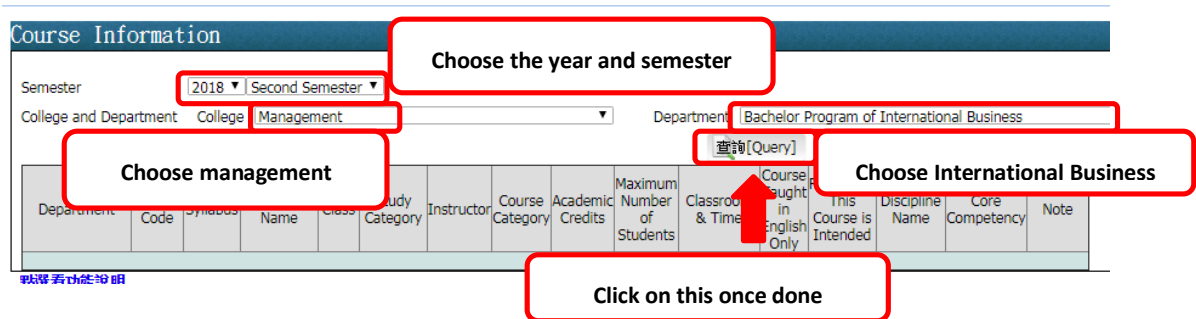

人的能力在勤學中可以增加
人的學問在虛心下可以進步。

Step 3: Choose this section (Course Selection Management).

Step 4: Choose this section (Course information).

Step 5: Choose the correct section.

Step 6: Course information.

Course Information															
Semester		2018 Second Semester													
College and Department		College Management			Department Bachelor Program of International Business										
查詢(Query)															
Department	Course Code	Syllabus	Course Name	Class	Study Category	Instructor	Course Category	Academic Credits	Maximum Number of Students	Classroom & Time	Course Taught in English Only	For Whom This Course is Intended	Discipline Name	Core Competency	Note
Bachelor Program of International Business	391100049	00049402	Applied Statistics	1	Undergraduate Program	洪嘉璧	Compulsory	3	60	[四1-H225] [四2-H225] [四3-H225]	Y	2A、2B	106-國際企業學核心課程	Click link	
Bachelor Program of International Business	391100009	00049405	Business Practicum	1	Undergraduate Program	賴丞坡，洪嘉璧，崔可欣	Compulsory	3	40	[五9-H317] [五10-H317] [五11-H317]	N	3A、106級2+2學生	105-國際企業學士學程核心課程	Click link	
Bachelor Program of International Business	391100017	00049428	Creative Marketing	1	Undergraduate Program	林倩綺	Elective	3	29	[二1-S205] [二2-S205] [二3-S205]	N	4A	104-國際企業學士學程國際行銷專業選修	Click link	
Bachelor Program of International Business	391100019	00049406	Customer Relationship Management	1	Undergraduate Program	簡詩宏	Elective	3	40	[三5-H102] [三6-H102] [三7-H102]	N	2A、3A	105-國際企業學士學程國際行銷模組	Click link	
Bachelor Program of International Business	391100064	00049342	Economics(II)	1	Undergraduate Program	洪嘉璧	Compulsory	3	60	[二1-H225] [二2-H225] [二3-H225]	Y	1A、1B	107-國際企業學核心課程	Click link	